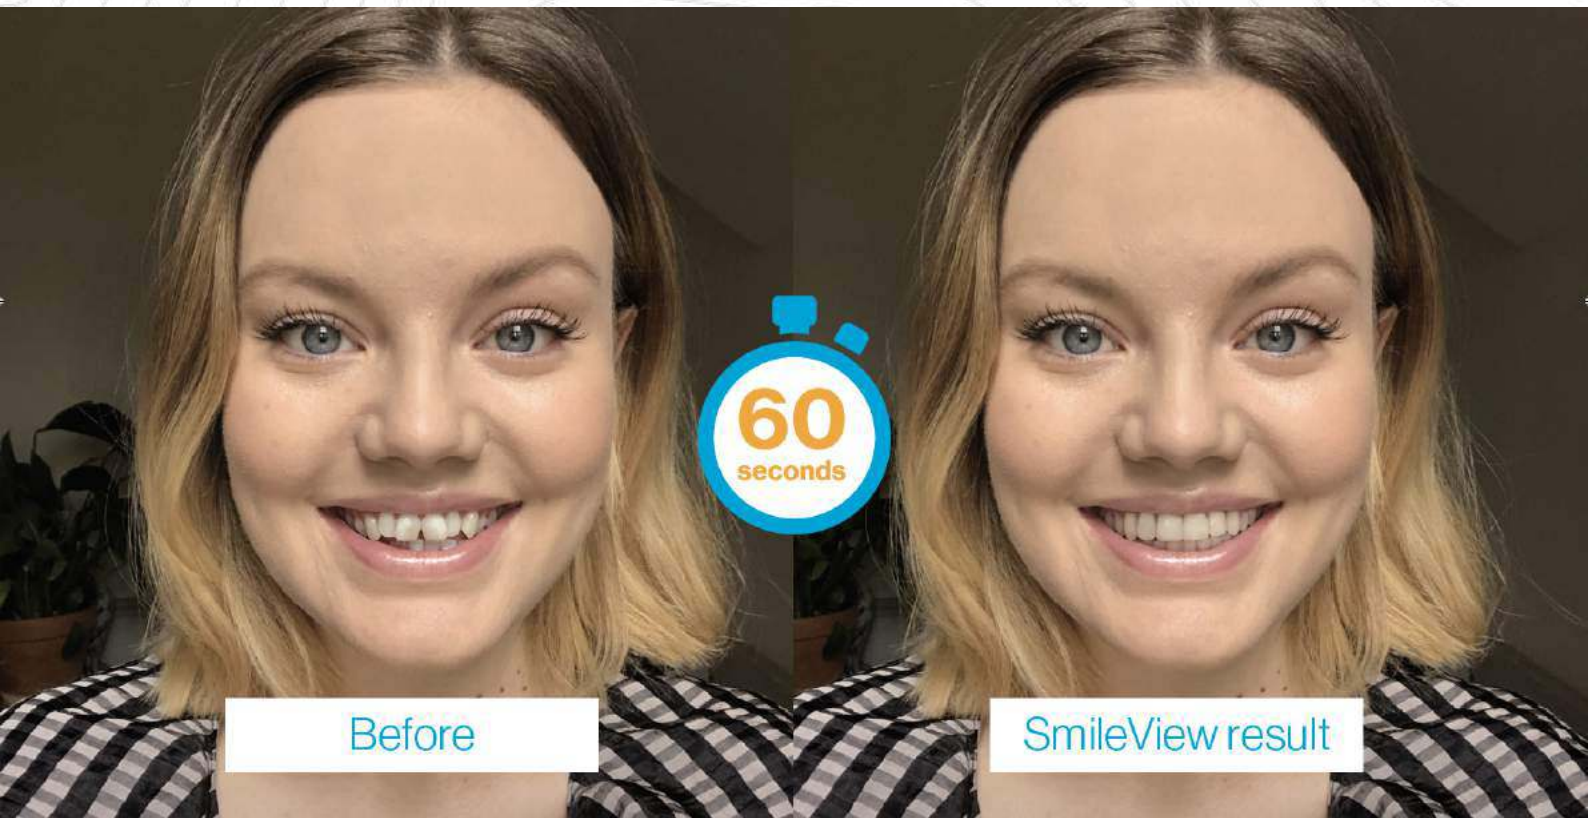

Try on a new smile in 60 seconds!

Scan the code below and take a selfie to start your SmileView experience.

Scan the QR code with your iPhone camera and you will be taken to the SmileView page to start the experience. Alternatively, type in the link below.